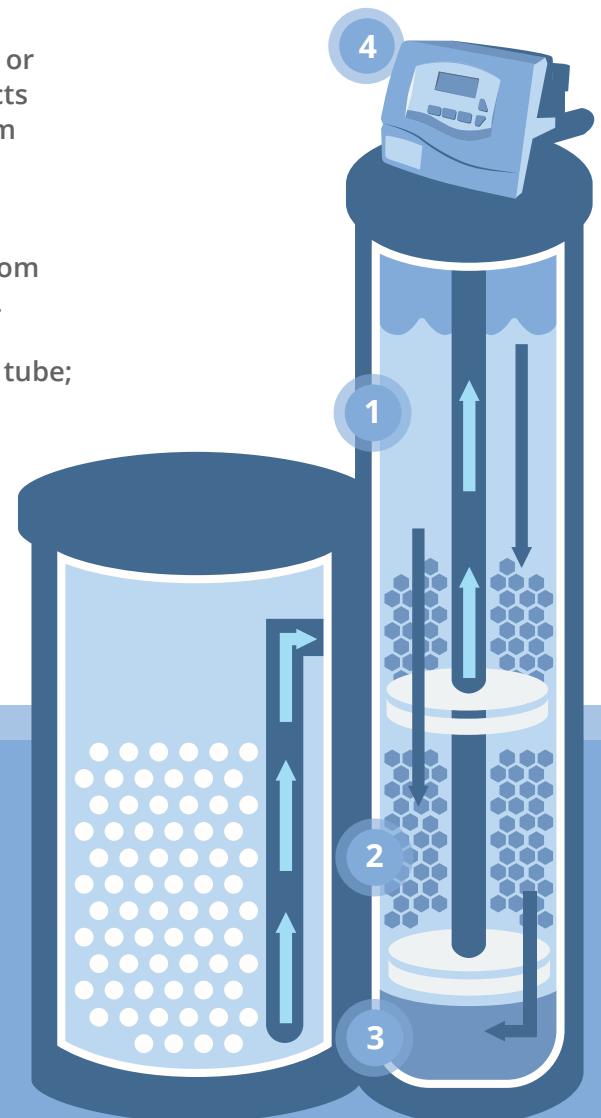

HOW THE PROMATE 6.0-DMT WORKS

- 1 Raw water enters the top chamber containing either softening or carbon media based on the needs of your home. The media acts like a magnet attracting and removing unwanted minerals from your water, which conditions it.
- 2 Conditioned water flows to the bottom chamber for a second treatment. This step of our dual process is based on your custom water analysis and will reduce hardness or color in your water.
- 3 As water reaches the bottom of the tank, it exits the center tube; soft, clear, ready for use in your home or business.
- 4 Once saturated, the media must be recharged, which is where salt comes in. The salt solution flows through the media, recharging it and flushing unwanted minerals to the drain.

ProMate 6.0-DMT: Superior Performance

Enhanced technology and fewer parts, means less maintenance.

Superior Flow Technology

- Vortech™ distribution plate leverages more surface area for superior performance
- Saving up to 20 gallons per regeneration cycle

ProMate 6.0-DMT

SOFTEN WATER EFFECTIVELY AND EFFICIENTLY

Our ProMate 6.0-DMT system with carbon removes chlorine and improves the taste and odor of your water.

SYSTEM FEATURES:

- 💧 Premium 8% residential resin
- 💧 Corrosion-resistant control valve, body and tanks for a longer life
- 💧 Easy-to-read, back-lit display with customizable settings
- 💧 Lead-free internal components
- 💧 Full-flow bypass valve for the convenience of bypassing the water softener
- 💧 Variable reserve that automatically adjusts to changing water usage