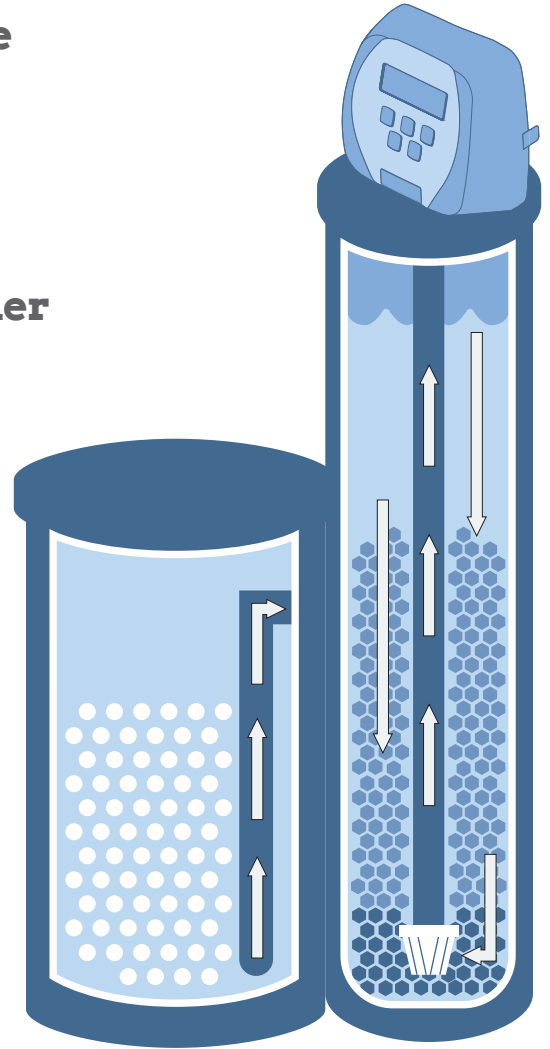

Benefits of ProMate 1 Series Water Softener

-  Extends the life of your water using appliances
-  No more spotty dishes
-  Makes clothing, whiter, brighter and less scratchy
-  Protect pipes and plumbing fixtures
-  Cleaner fixtures, stain-free sinks, tubs and showers
-  Save up to 70% on soap and water usage from hard water removal